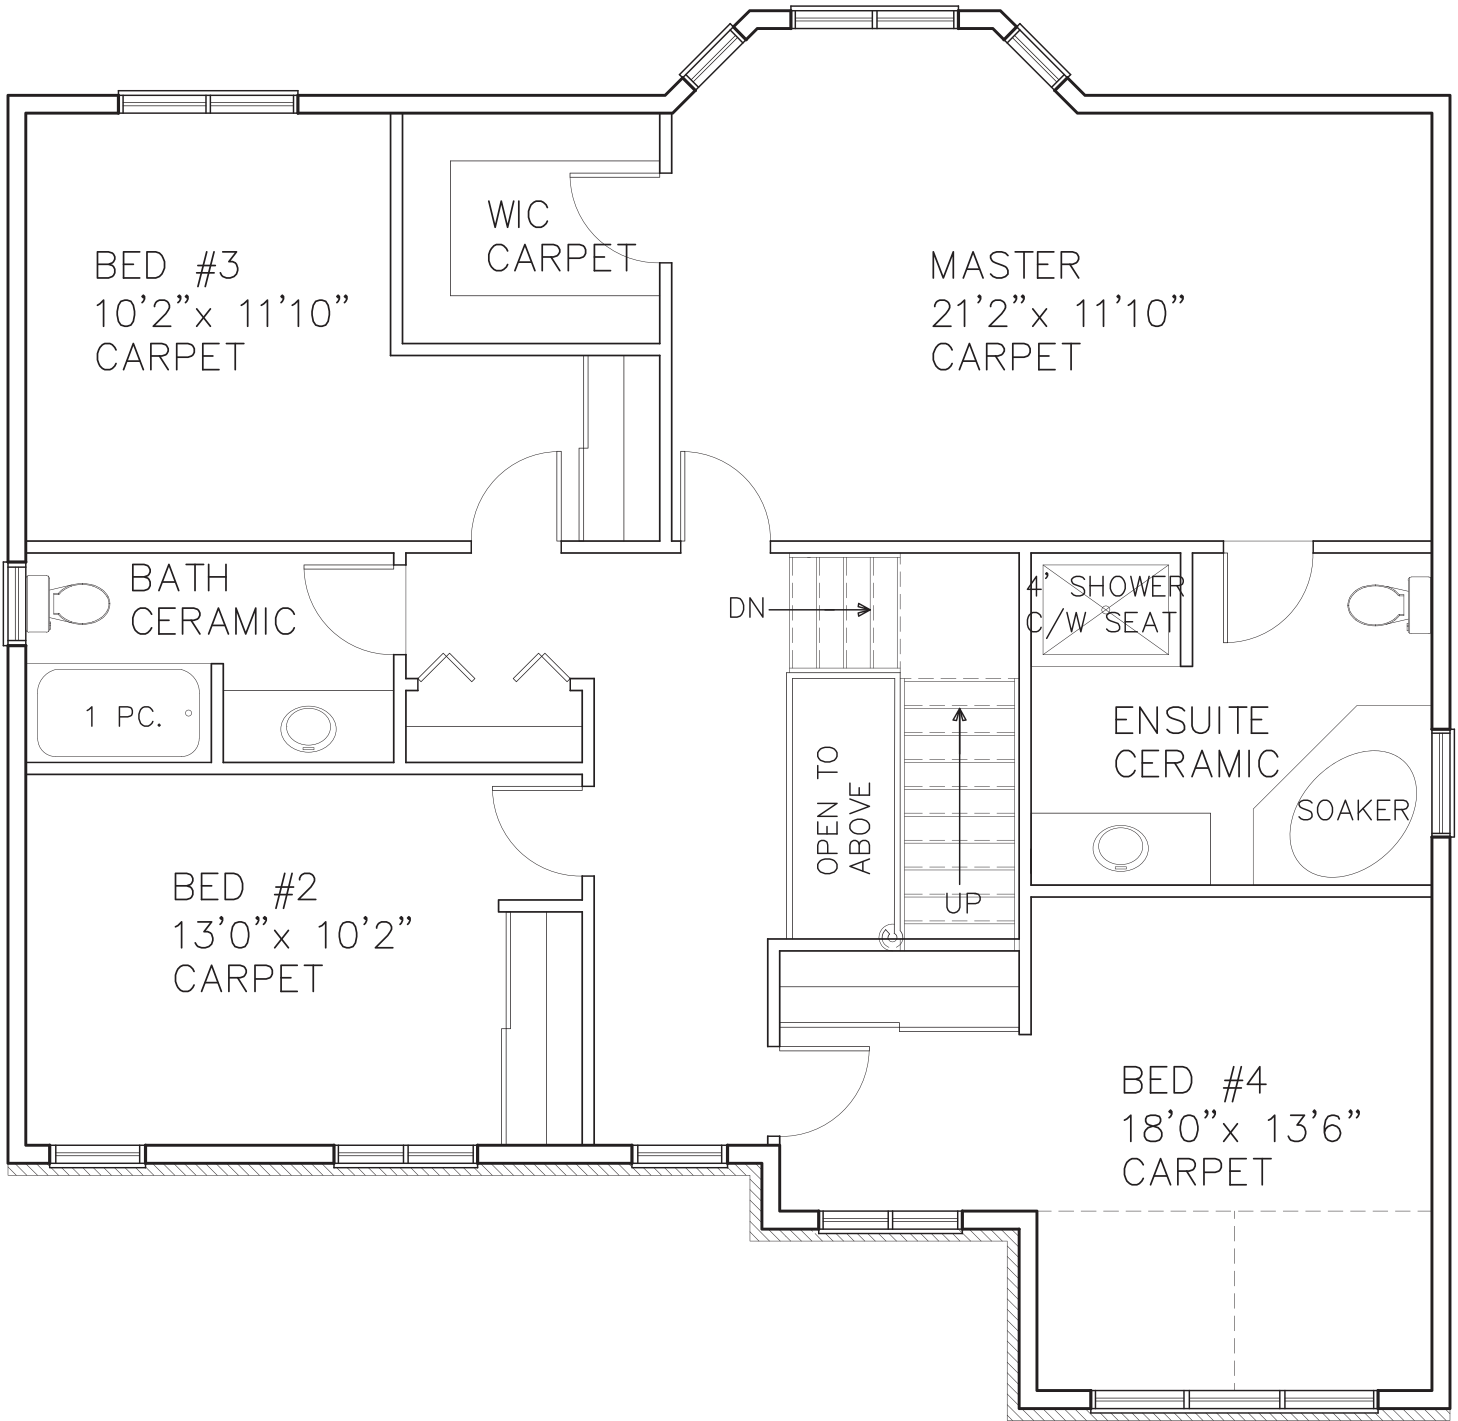

GROUND FLOOR

THE ARLINGTON 2431 SQ FT

SECOND FLOOR

THE ARLINGTON 2431 SQ FT