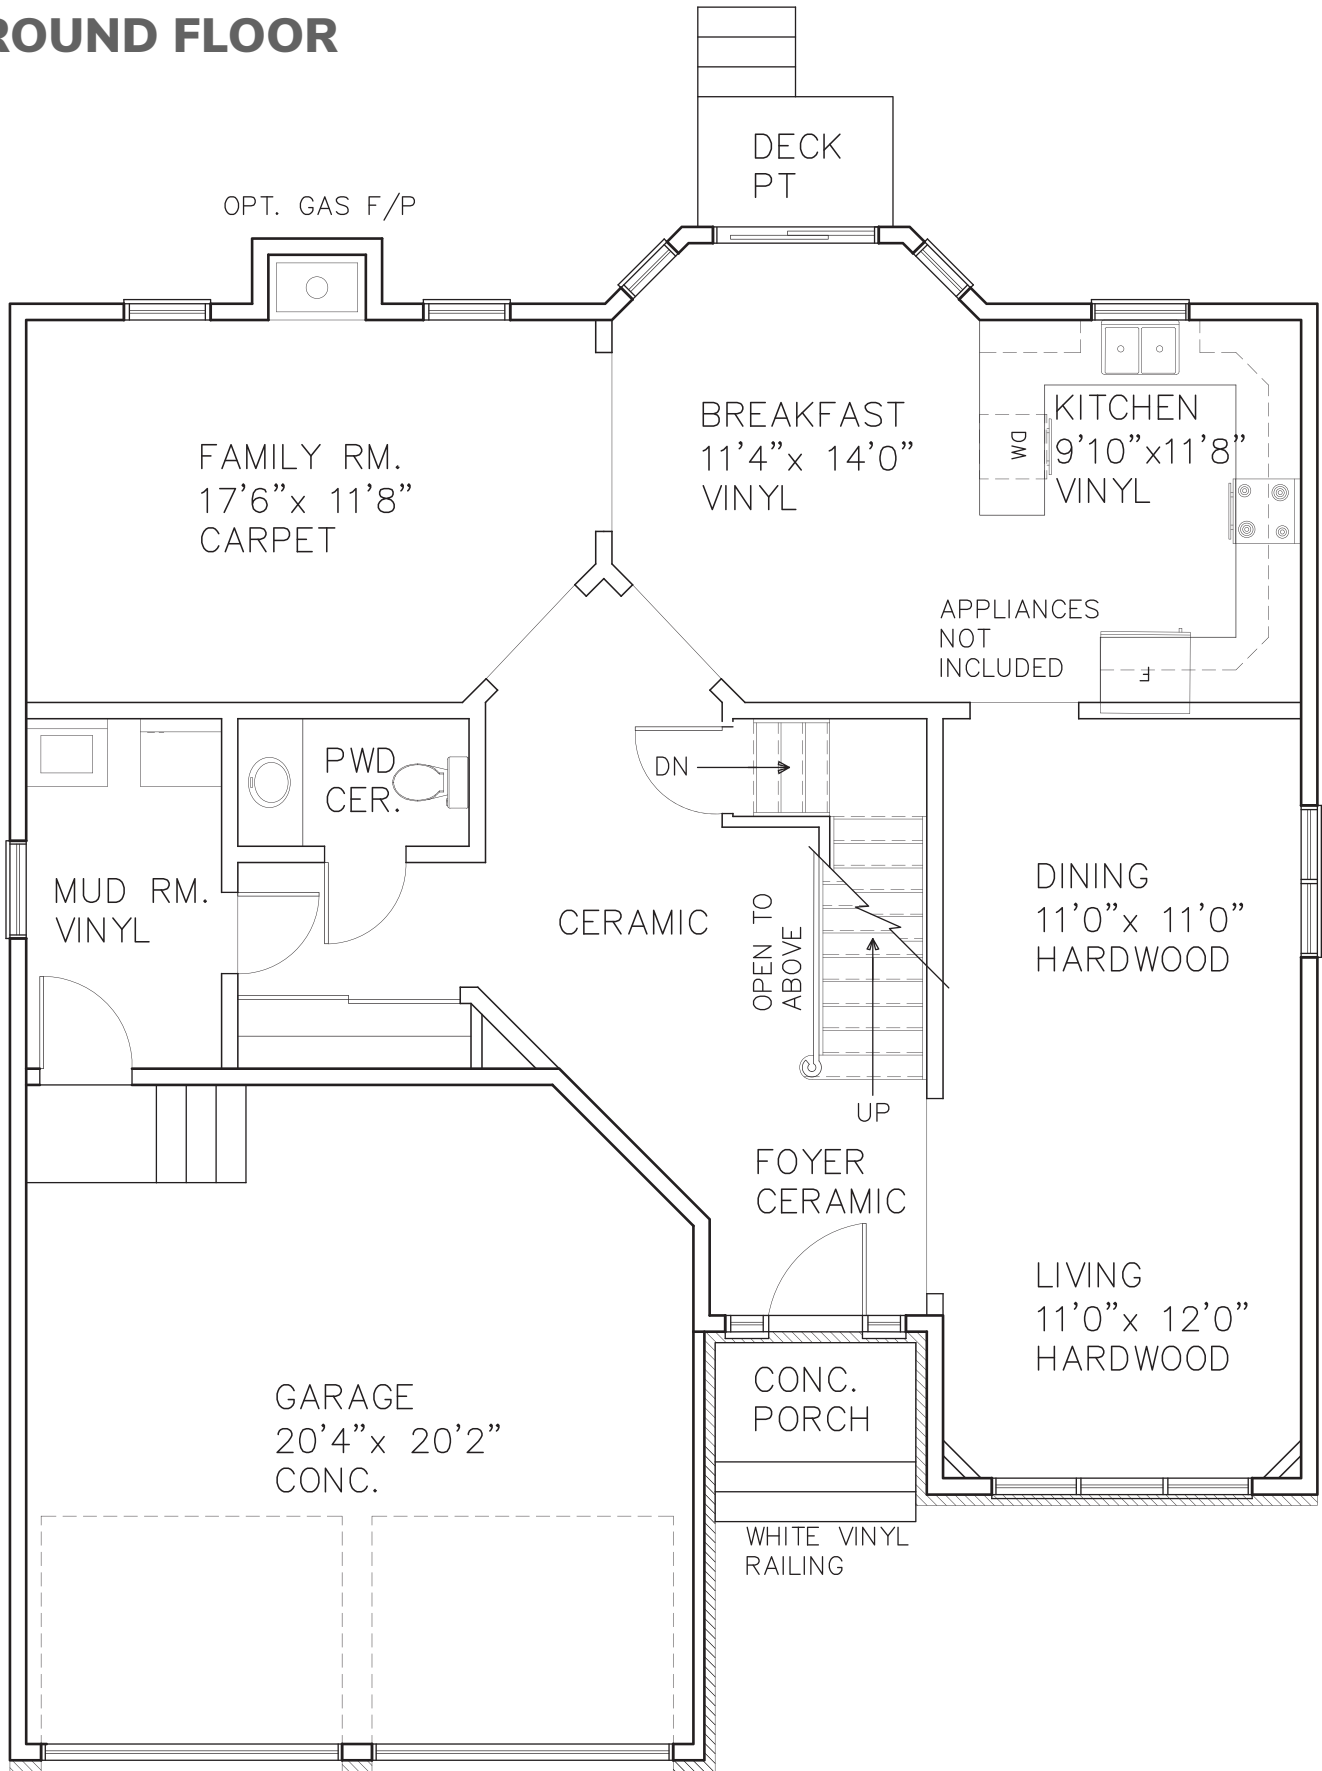

GROUND FLOOR

THE ARLINGTON 2431 SQ FT

SECOND FLOOR

THE ARLINGTON 2431 SQ FT